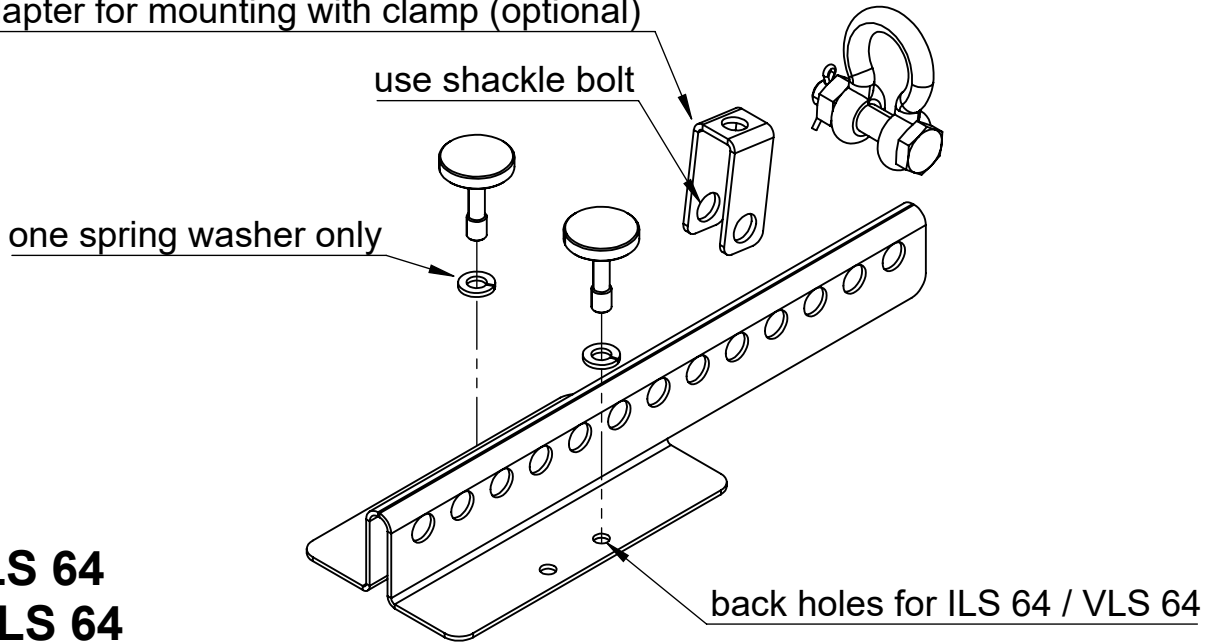

Notes for flying hardware (cradle)

1-910-165 / 1-910-166

load adapter for mounting with clamp (optional)

ILS 64
VLS 64

**use either shackle
or
load adapter**

load adapter for mounting with clamp (optional)